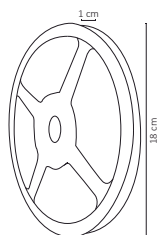

WTI-001

36W