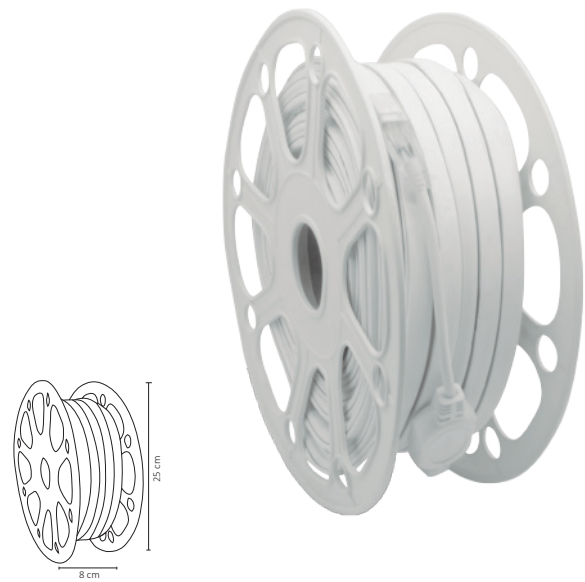

WMA-016 / WMA-017

150W