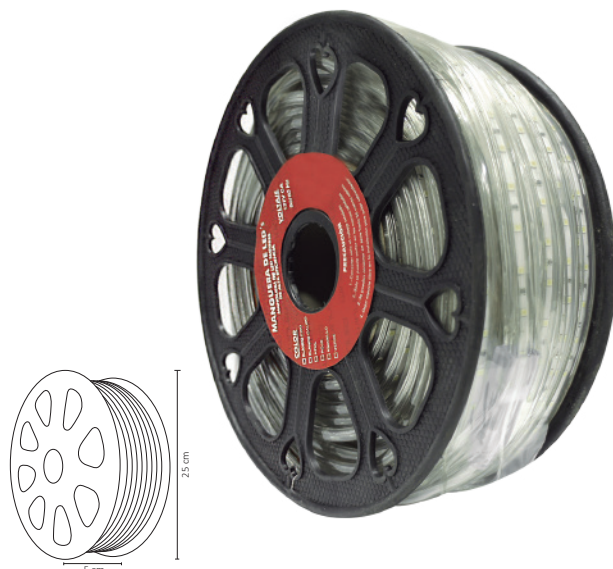

WMA-012 / WMA-013 40W

WMA-006 / WMA-007 100W

WMA-008 / WMA-009 / WMA-010 / WMA-011 100W

Código	Producto	Watts	Voltaje	Lúmenes	Apertura	Temp. Color	Dimensiones	Protección	Observaciones
WMA-012	Manguera LED 2835 10m Exterior Blanco Frío	40W	127V CA	2,800LM	120°	6000K	D. 10,000x11x6.5mm	IP65	-
WMA-013	Manguera LED 2835 10m Exterior Blanco Cálido	40W	127V CA	2,720LM	120°	3000K	D. 10,000x11x6.5mm	IP65	-
WMA-006	Manguera LED 2835 25m Exterior Blanco Frío	100W	127V CA	7,000LM	120°	6000K	D. 25,000x11x6.5mm	IP65	-
WMA-007	Manguera LED 2835 25m Exterior Blanco Cálido	100W	127V CA	6,800LM	120°	3000K	D. 25,000x11x6.5mm	IP65	-
WMA-008	Manguera LED 2835 25m Exterior Azul	100W	127V CA	1,750LM	120°	Azul	D. 25,000x11x6.5mm	IP65	-
WMA-009	Manguera LED 2835 25m Exterior Rojo	100W	127V CA	2,300LM	120°	Rojo	D. 25,000x11x6.5mm	IP65	-
WMA-010	Manguera LED 2835 25m Exterior Verde	100W	127V CA	3,500LM	120°	Verde	D. 25,000x11x6.5mm	IP65	-
WMA-011	Manguera LED 2835 25m Exterior Amarillo	100W	127V CA	3,500LM	120°	Amarillo	D. 25,000x11x6.5mm	IP65	-